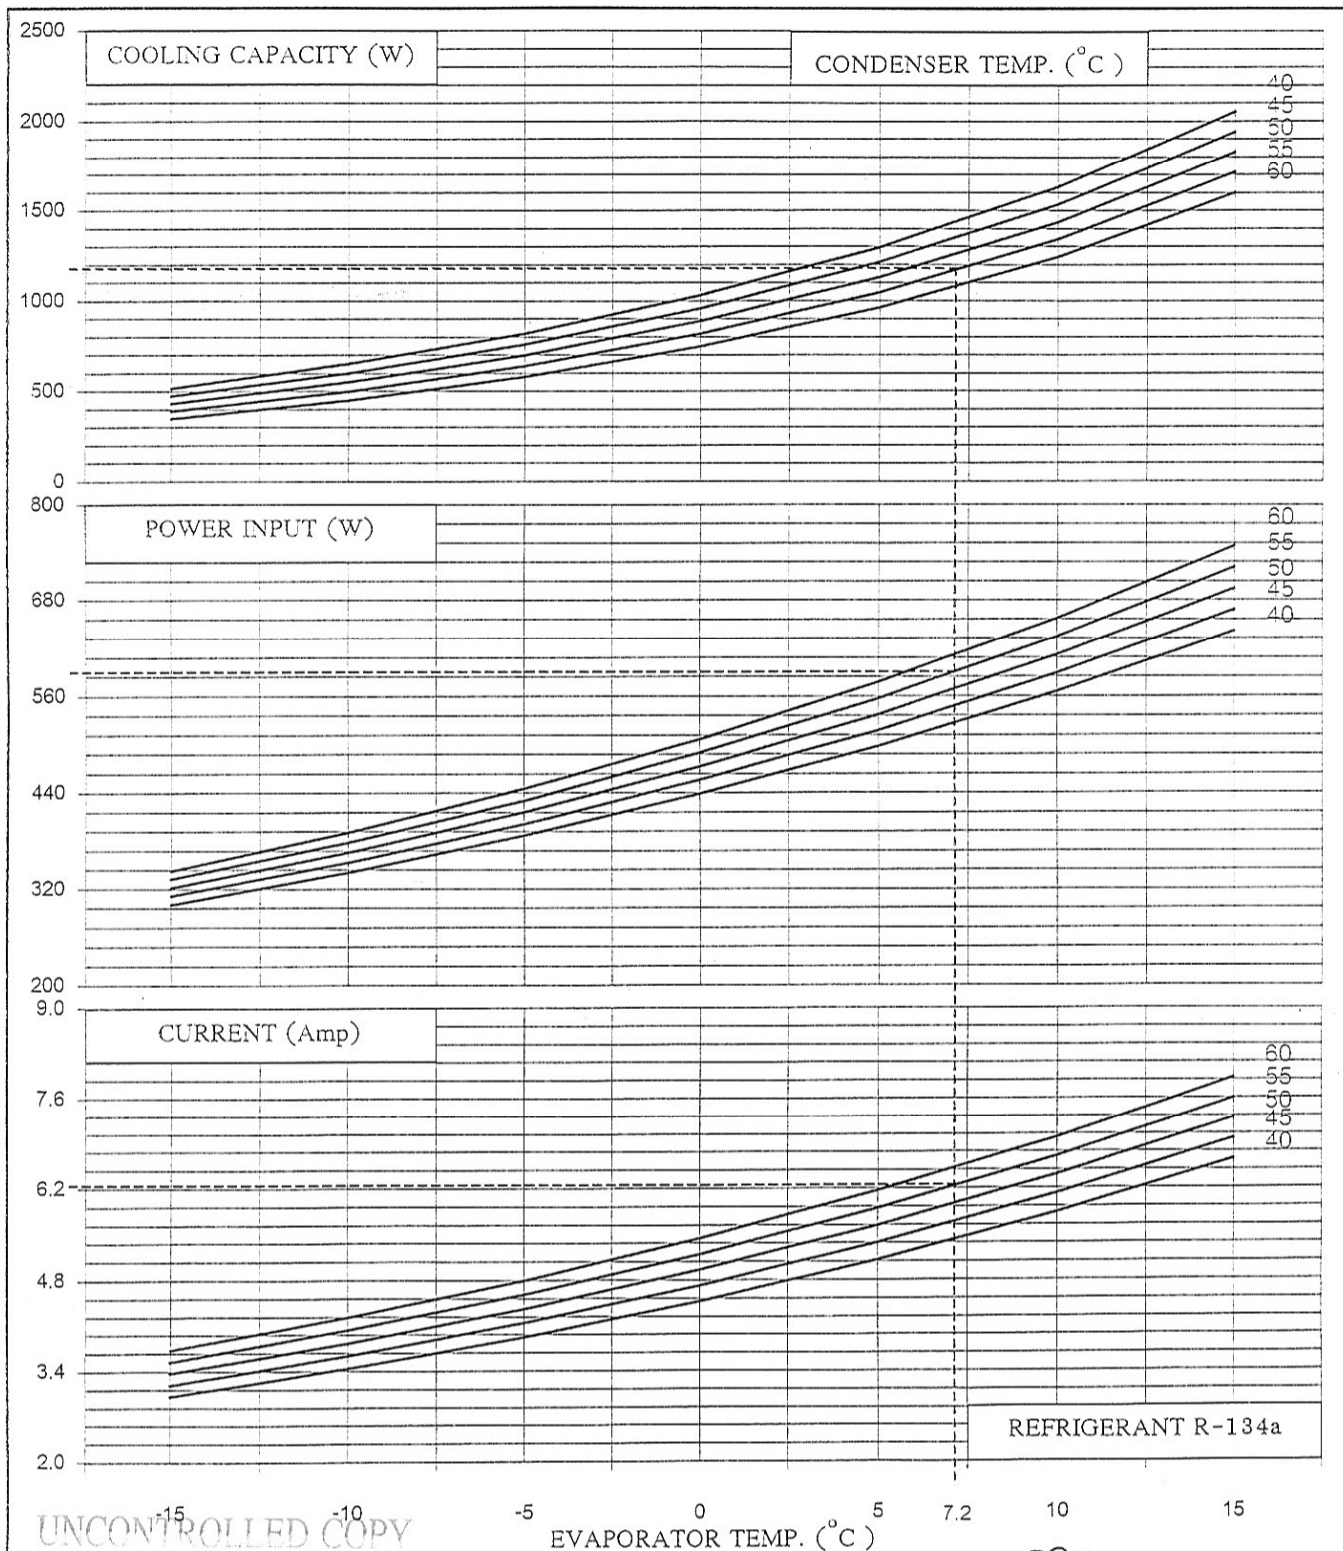

KULTHORN KIRBY PUBLIC CO., LTD.
 THAILAND - *Tecumseh* LICENSEE

HERMETIC
 COMPRESSOR
 AE 4440Y-1SR

PERFORMANCE CURVES

Electrical : 115 Volt 60 Hz 1 Phase Motor Type C.S.R

UNCONTROLLED COPY

Cooling Capacity	1174	W	} At rating Condition	PERFORMANCE CURVES FOR MOTOR COMPRESSOR	Prepared by : <i>[Signature]</i>	Date: 16 / 04 / 03
Power Input	591	W			Approved by : <i>[Signature]</i>	Date: 16 / 04 / 03
Current	6.24	Amp			(Motor Design Supervisor)	