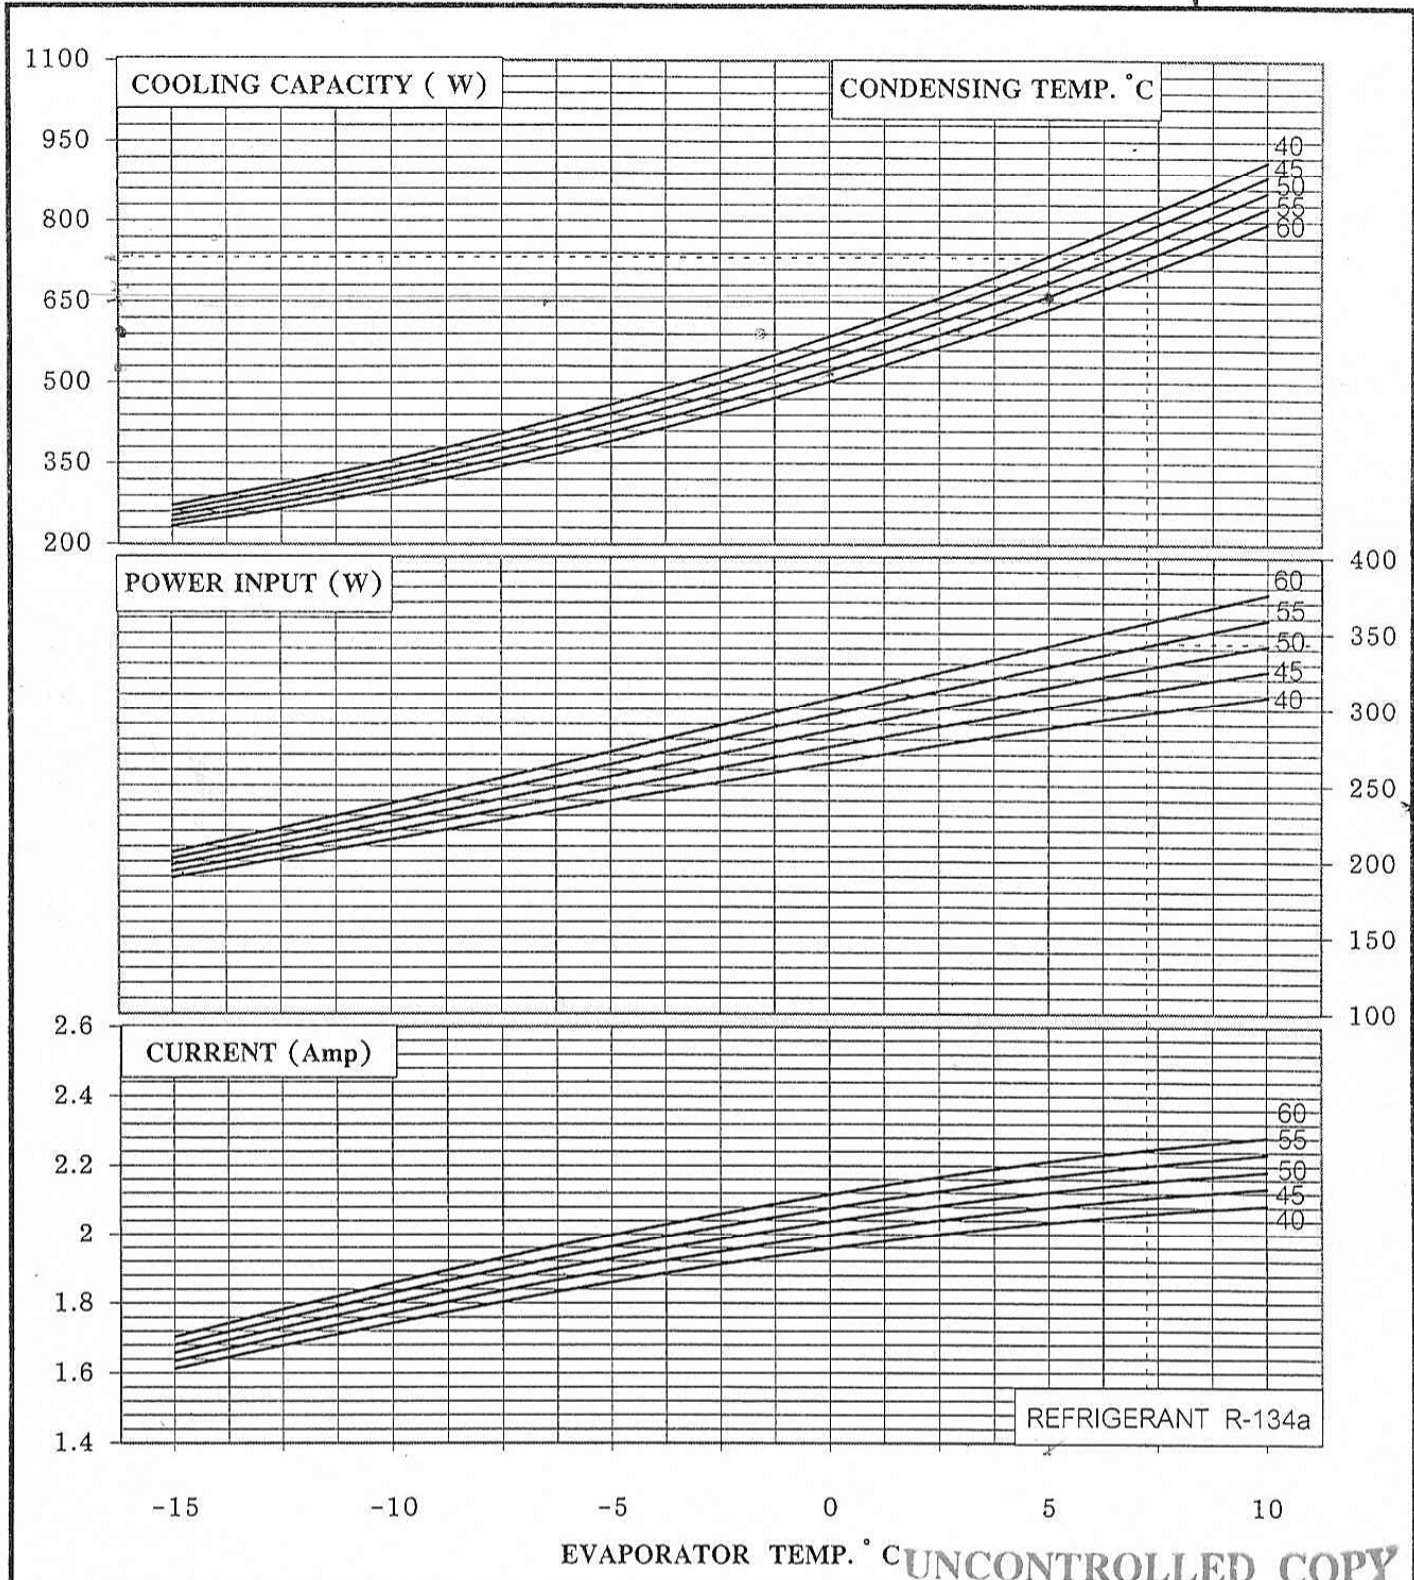

KULTHORN KIRBY PUBLIC CO., LTD.

THAILAND - *Tecumseh* LICENSEE

HERMETIC
COMPRESSOR

AE 3425Y

PERFORMANCE CURVES

Electrical : 220 Volt 50 Hz 1 Phase Motor Type R.S.I.R

EVAPORATOR TEMP. °C UNCONTROLLED COPY

| | | | |
|------------------|-----|-----|---------------------------|
| Cooling Capacity | 730 | W | } At rating Conditions |
| Power Input | 342 | W | |
| Current | 2.2 | Amp | |

PERFORMANCE CURVES

Prepared by : *[Signature]* Date : 10/03/98
 Approved by : *[Signature]* Date : 12/03/98
 (Research & Development Engineer)