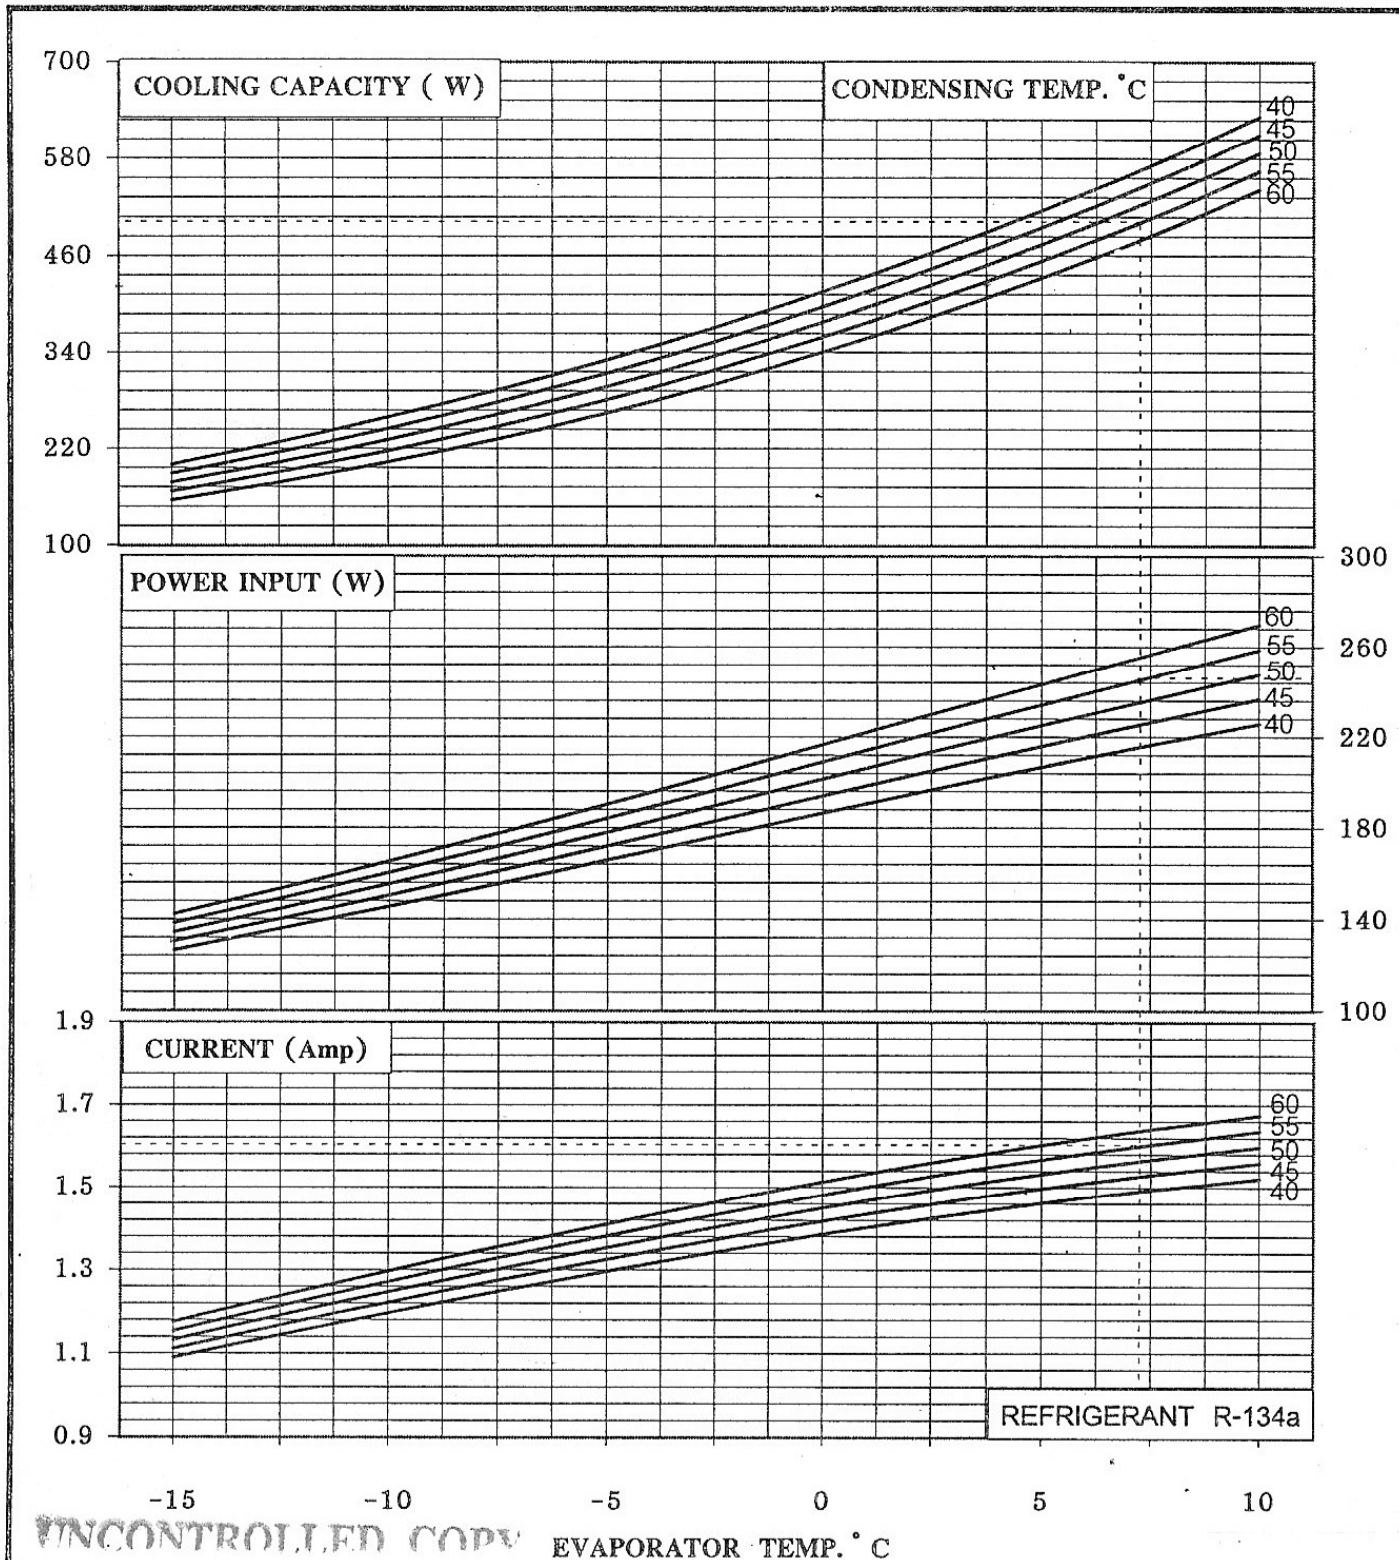

KULTHORN KIRBY PUBLIC CO., LTD.

THAILAND - *Tecumseh* LICENSEE

HERMETIC  
COMPRESSOR

AE 3417Y

PERFORMANCE CURVES

Electrical : 220-240 Volt 50 Hz 1 Phase Motor Type R.S.I.R

Cooling Capacity	500	W	} At rating Conditions
Power Input	245	W	
Current	1.60	Amp	

PERFORMANCE CURVES

Prepared by: *Sungrean* Date: 15/12/98  
 Approved by: *ROZ* Date: 15/12/98  
 (Research & Development Engineer)